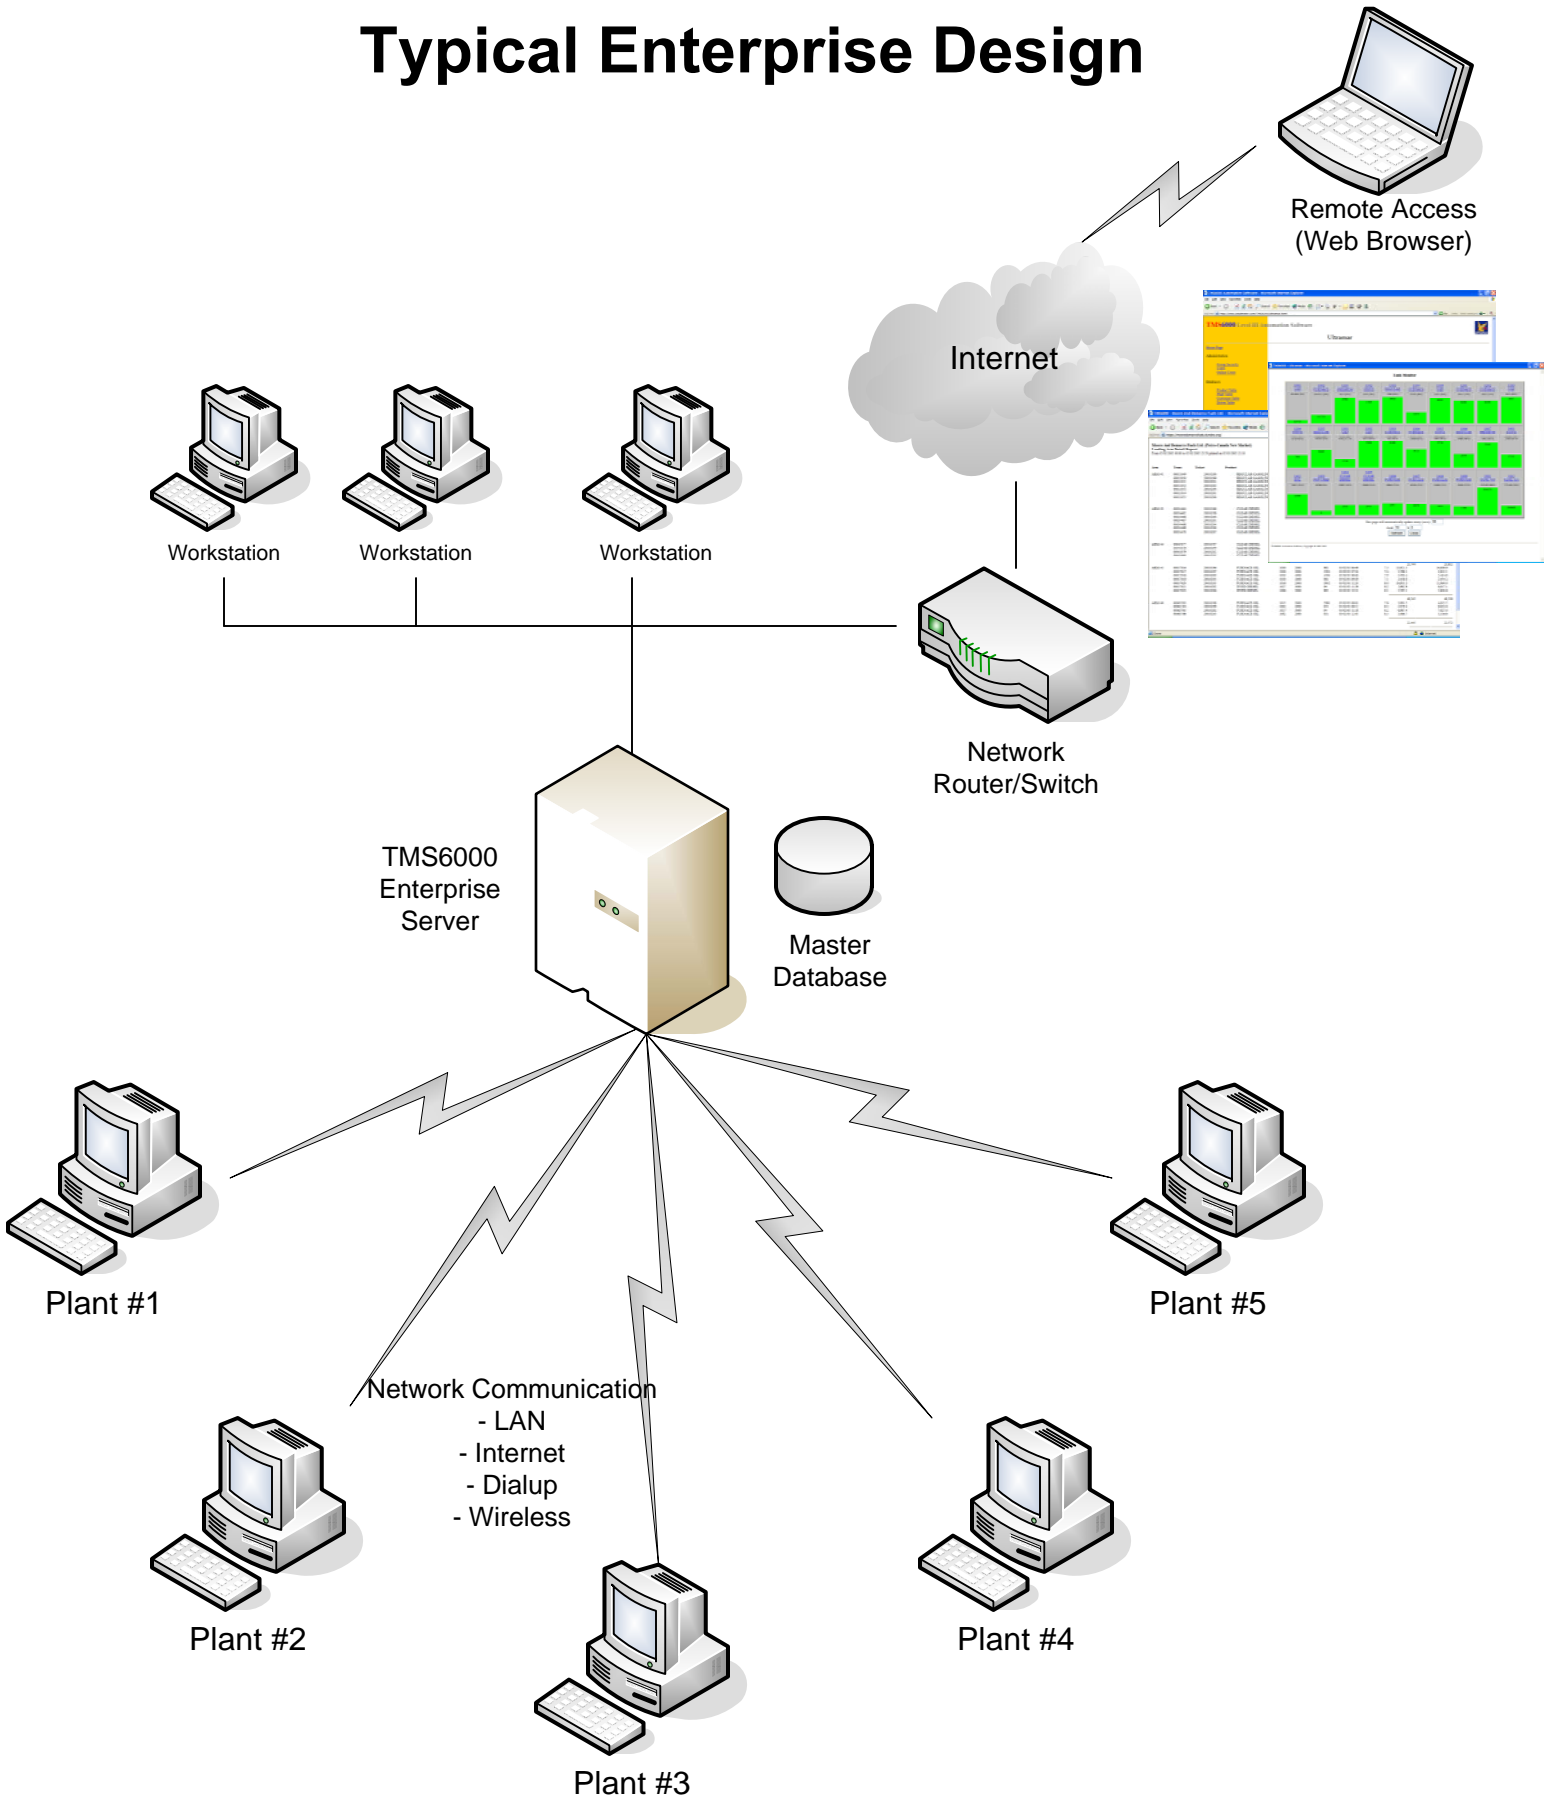

# TMS6000

## Typical Enterprise Design

 <b>TOTAL METER SERVICES INC.</b> 150 CREDITSTONE ROAD VAUGHAN ONTARIO CANADA L4K 1P2 PHONE: 905-669-7011 FAX: 905-669-7010	TITLE	Typical Enterprise Design	DATE	2007-04-09 GR
	DESCRIPTION		DWG	TMS000145.vsd