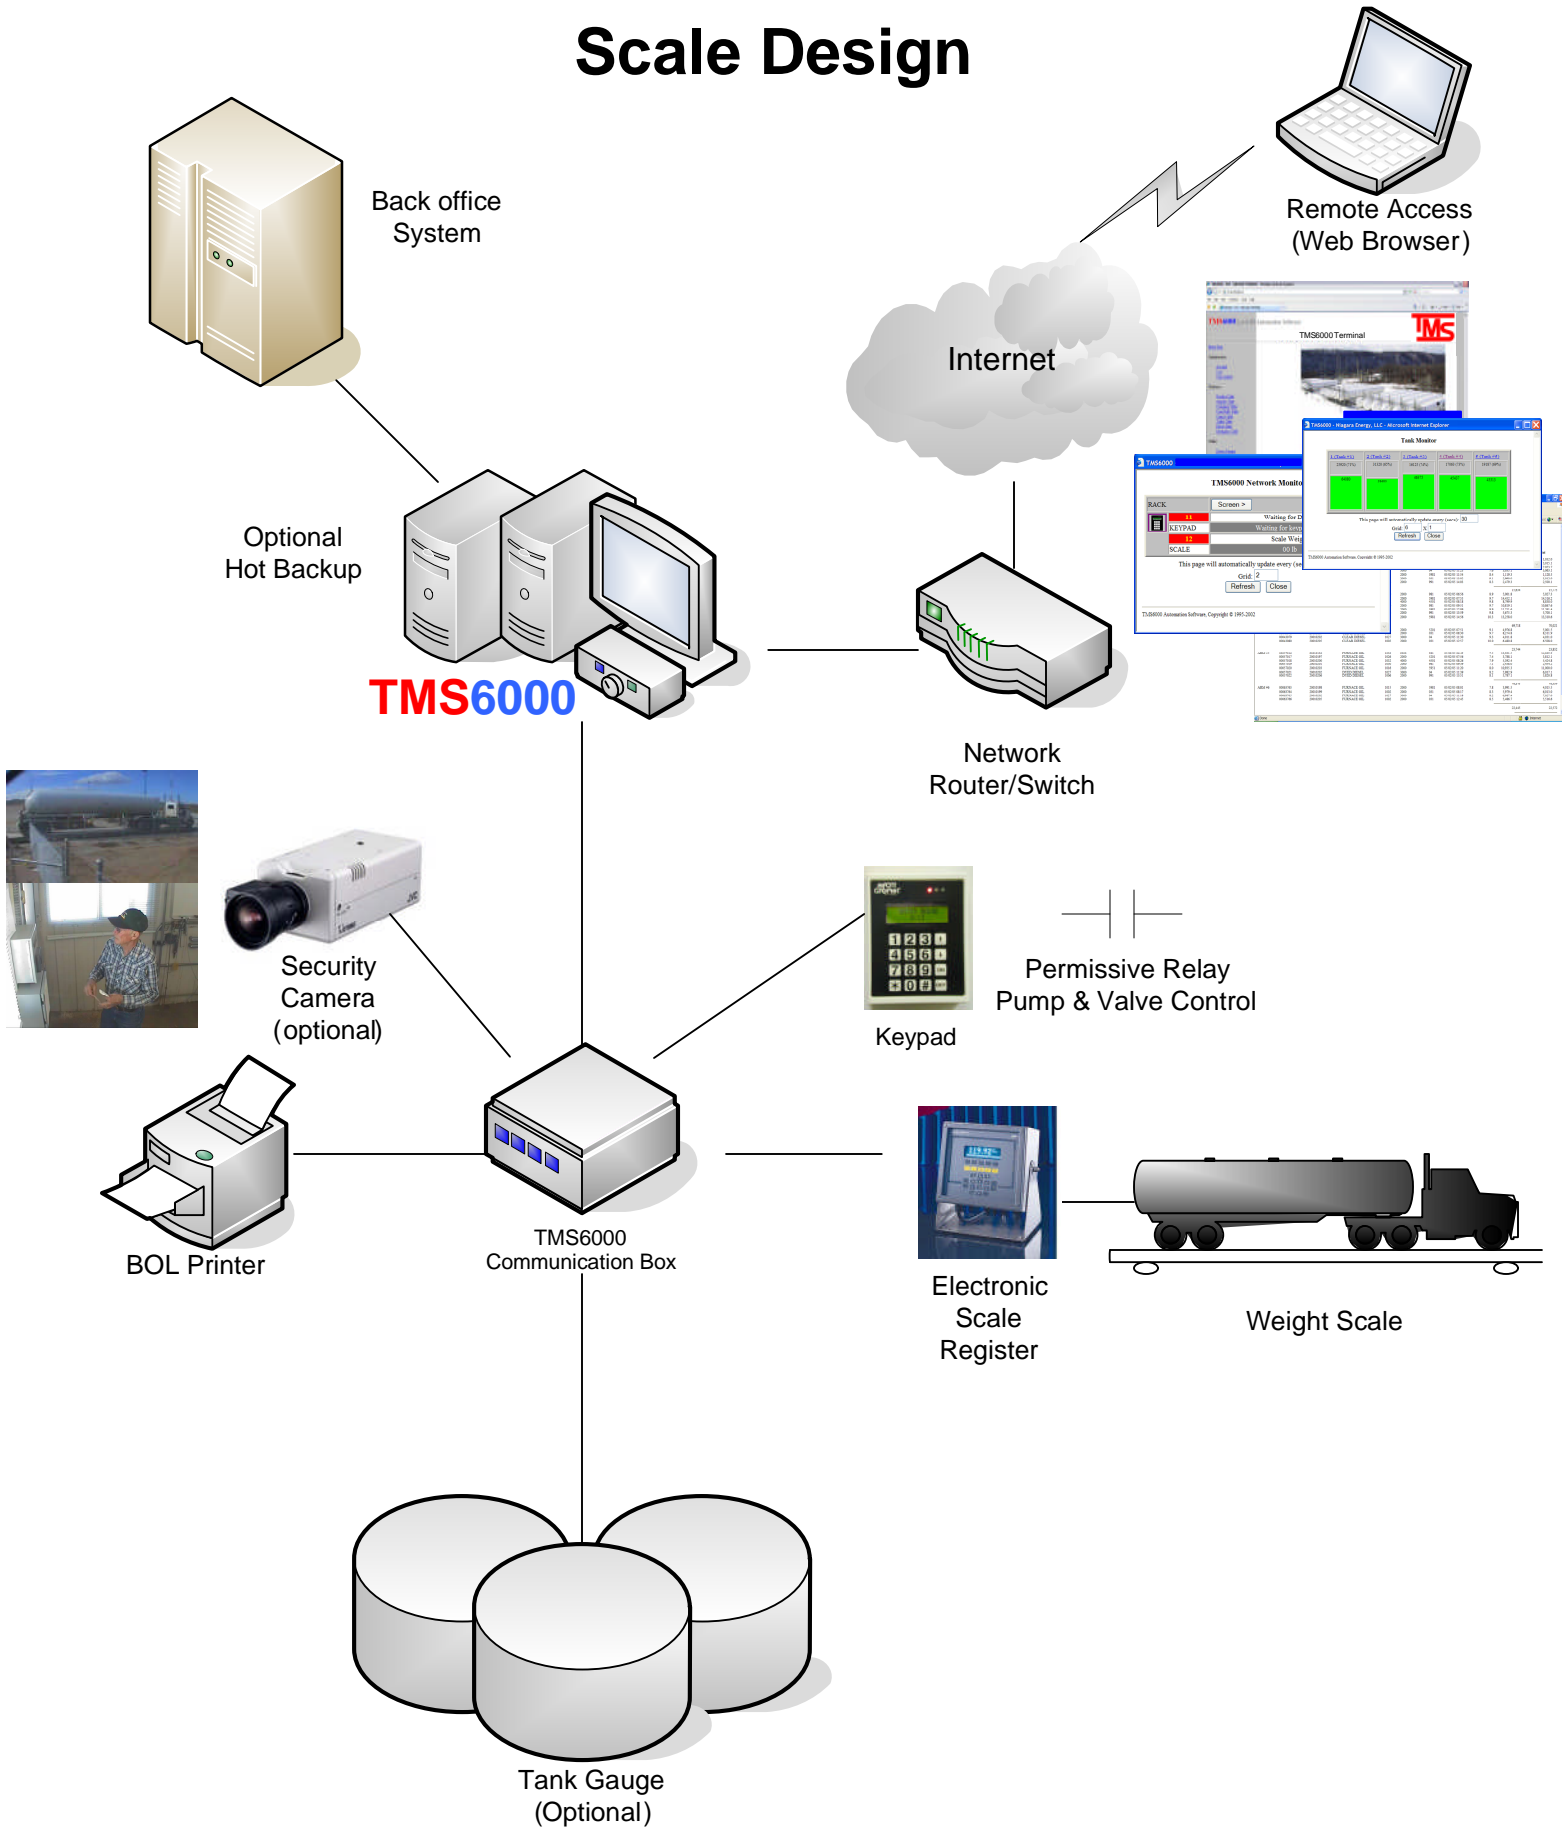

TMS6000 Scale Design

 TOTAL METER SERVICES INC. 150 CREDITSTONE ROAD VAUGHAN ONTARIO CANADA L4K 1P2 PHONE: 905-669-7011 FAX: 905-669-7010	TITLE	Scale Design	DATE	2008-04-07 MG
	DESCRIPTION		DWG	TMS000142.vsd