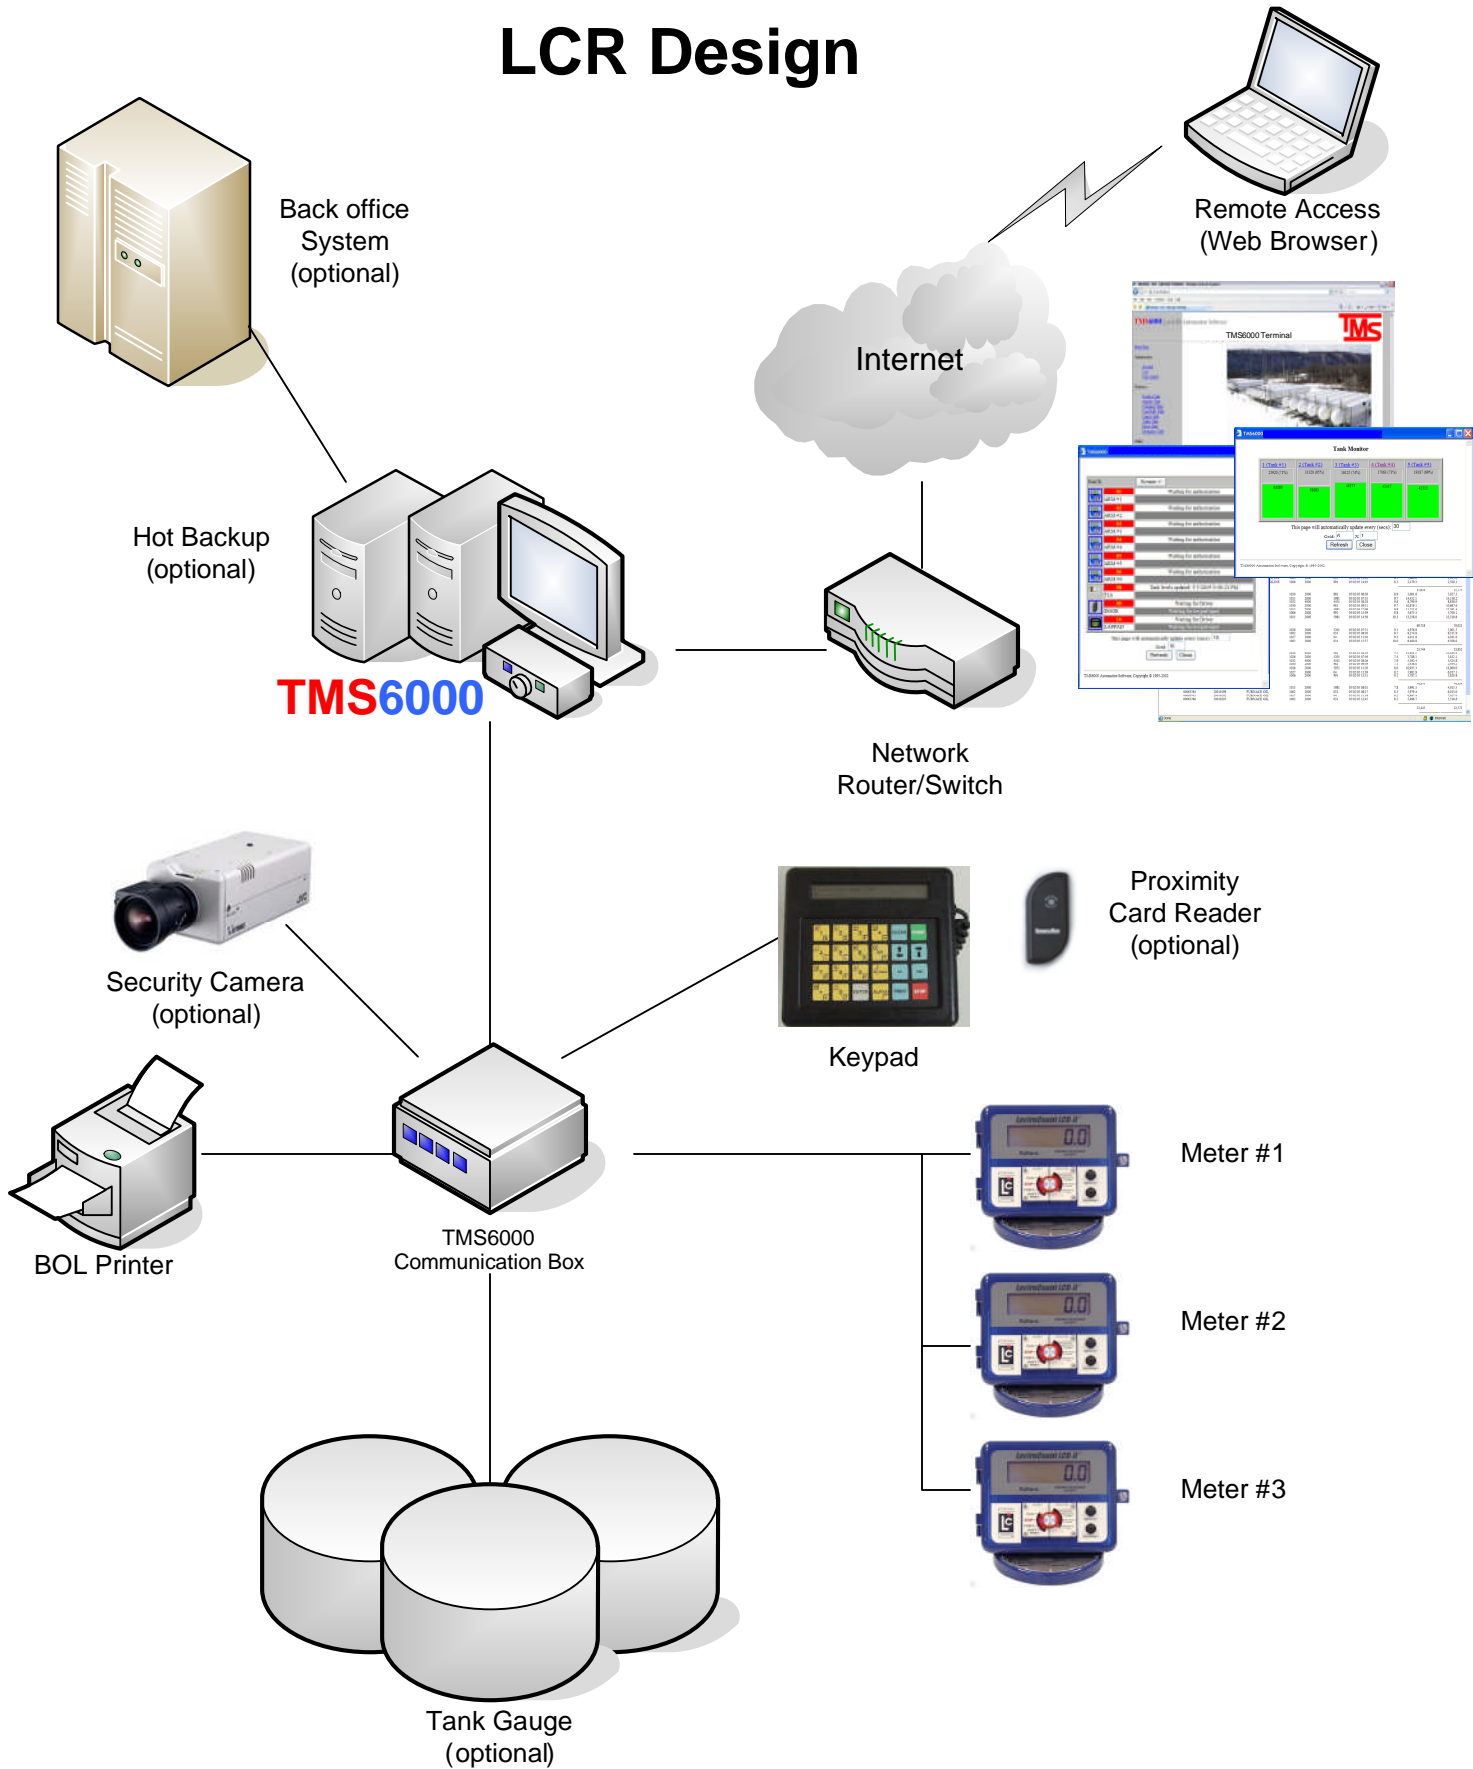

TMS6000 LCR Design

 TOTAL METER SERVICES INC. 150 CREDITSTONE ROAD VAUGHAN ONTARIO CANADA L4K 1P2 PHONE: 905-669-7011 FAX: 905-669-7010	TITLE	LCR Design	DATE	2008-04-07 MG
	DESCRIPTION		DWG	TMS000146.vsd